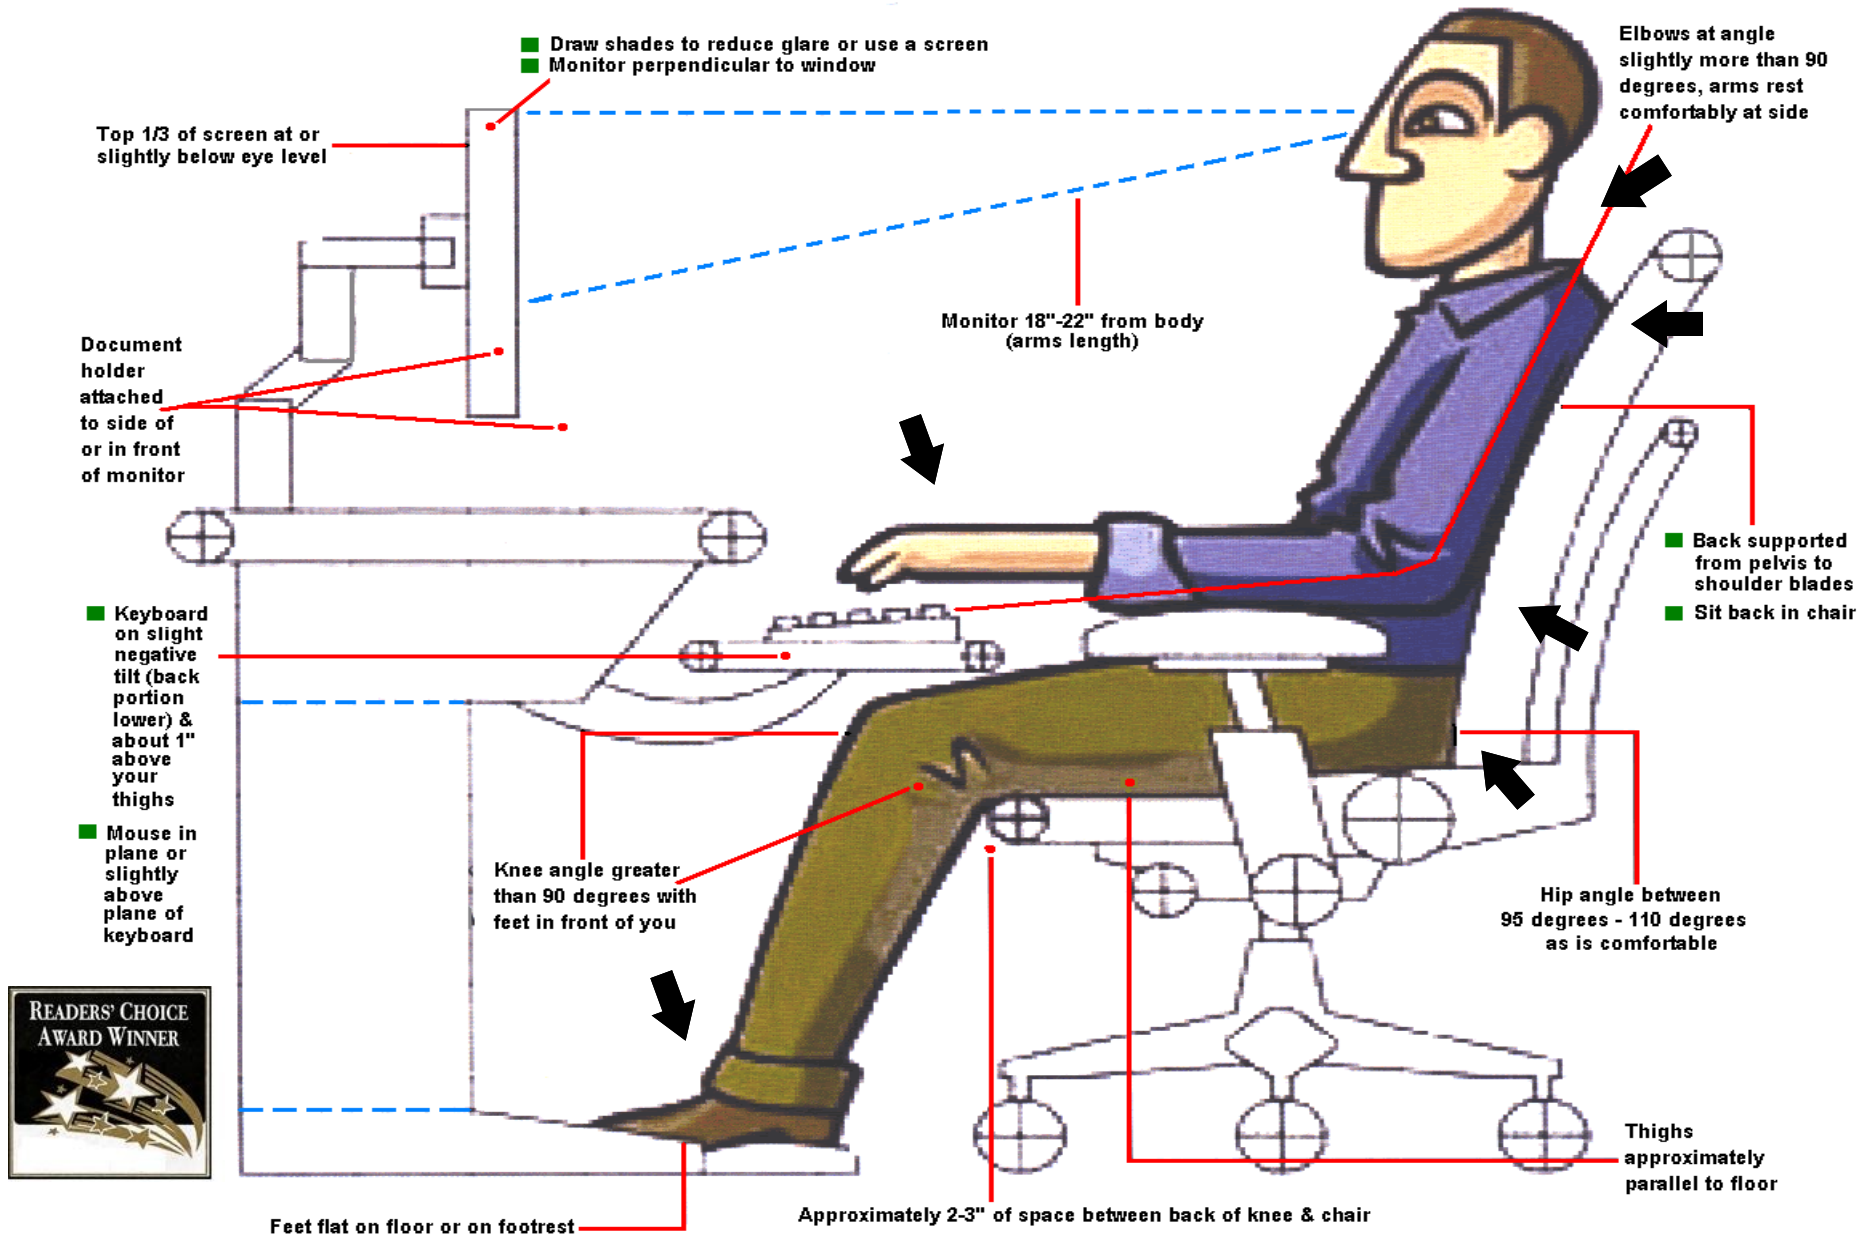

Ergonomics for the Computer Workstation

ARE YOUR EMPLOYEES OVERSTRESSED?

From manufacturers to hospitals to the auto dealerships, companies across the country are using seated massage services to make work less of a pain in the neck for employees. Seated massage provides hard-working employees with a convenient method of alleviating the stress inherent in these competitive times. Slouching at a desk for prolonged periods often result in lower back pain. Repetitive motion injuries, such as carpal tunnel syndrome, are common among office workers. A 5 to 15 minute stress-buster seated massage relieves tension to the neck, back and shoulders, reducing irritability and increasing productivity.

CONVENIENCE; Seated massage is performed in the workplace . Your employees will be seated upright on a special massage chair and will remain fully clothed. The session generally lasts from 5 to 15 minutes. The chair is lightweight and portable, enabling it to be set up in virtually any office or break room.